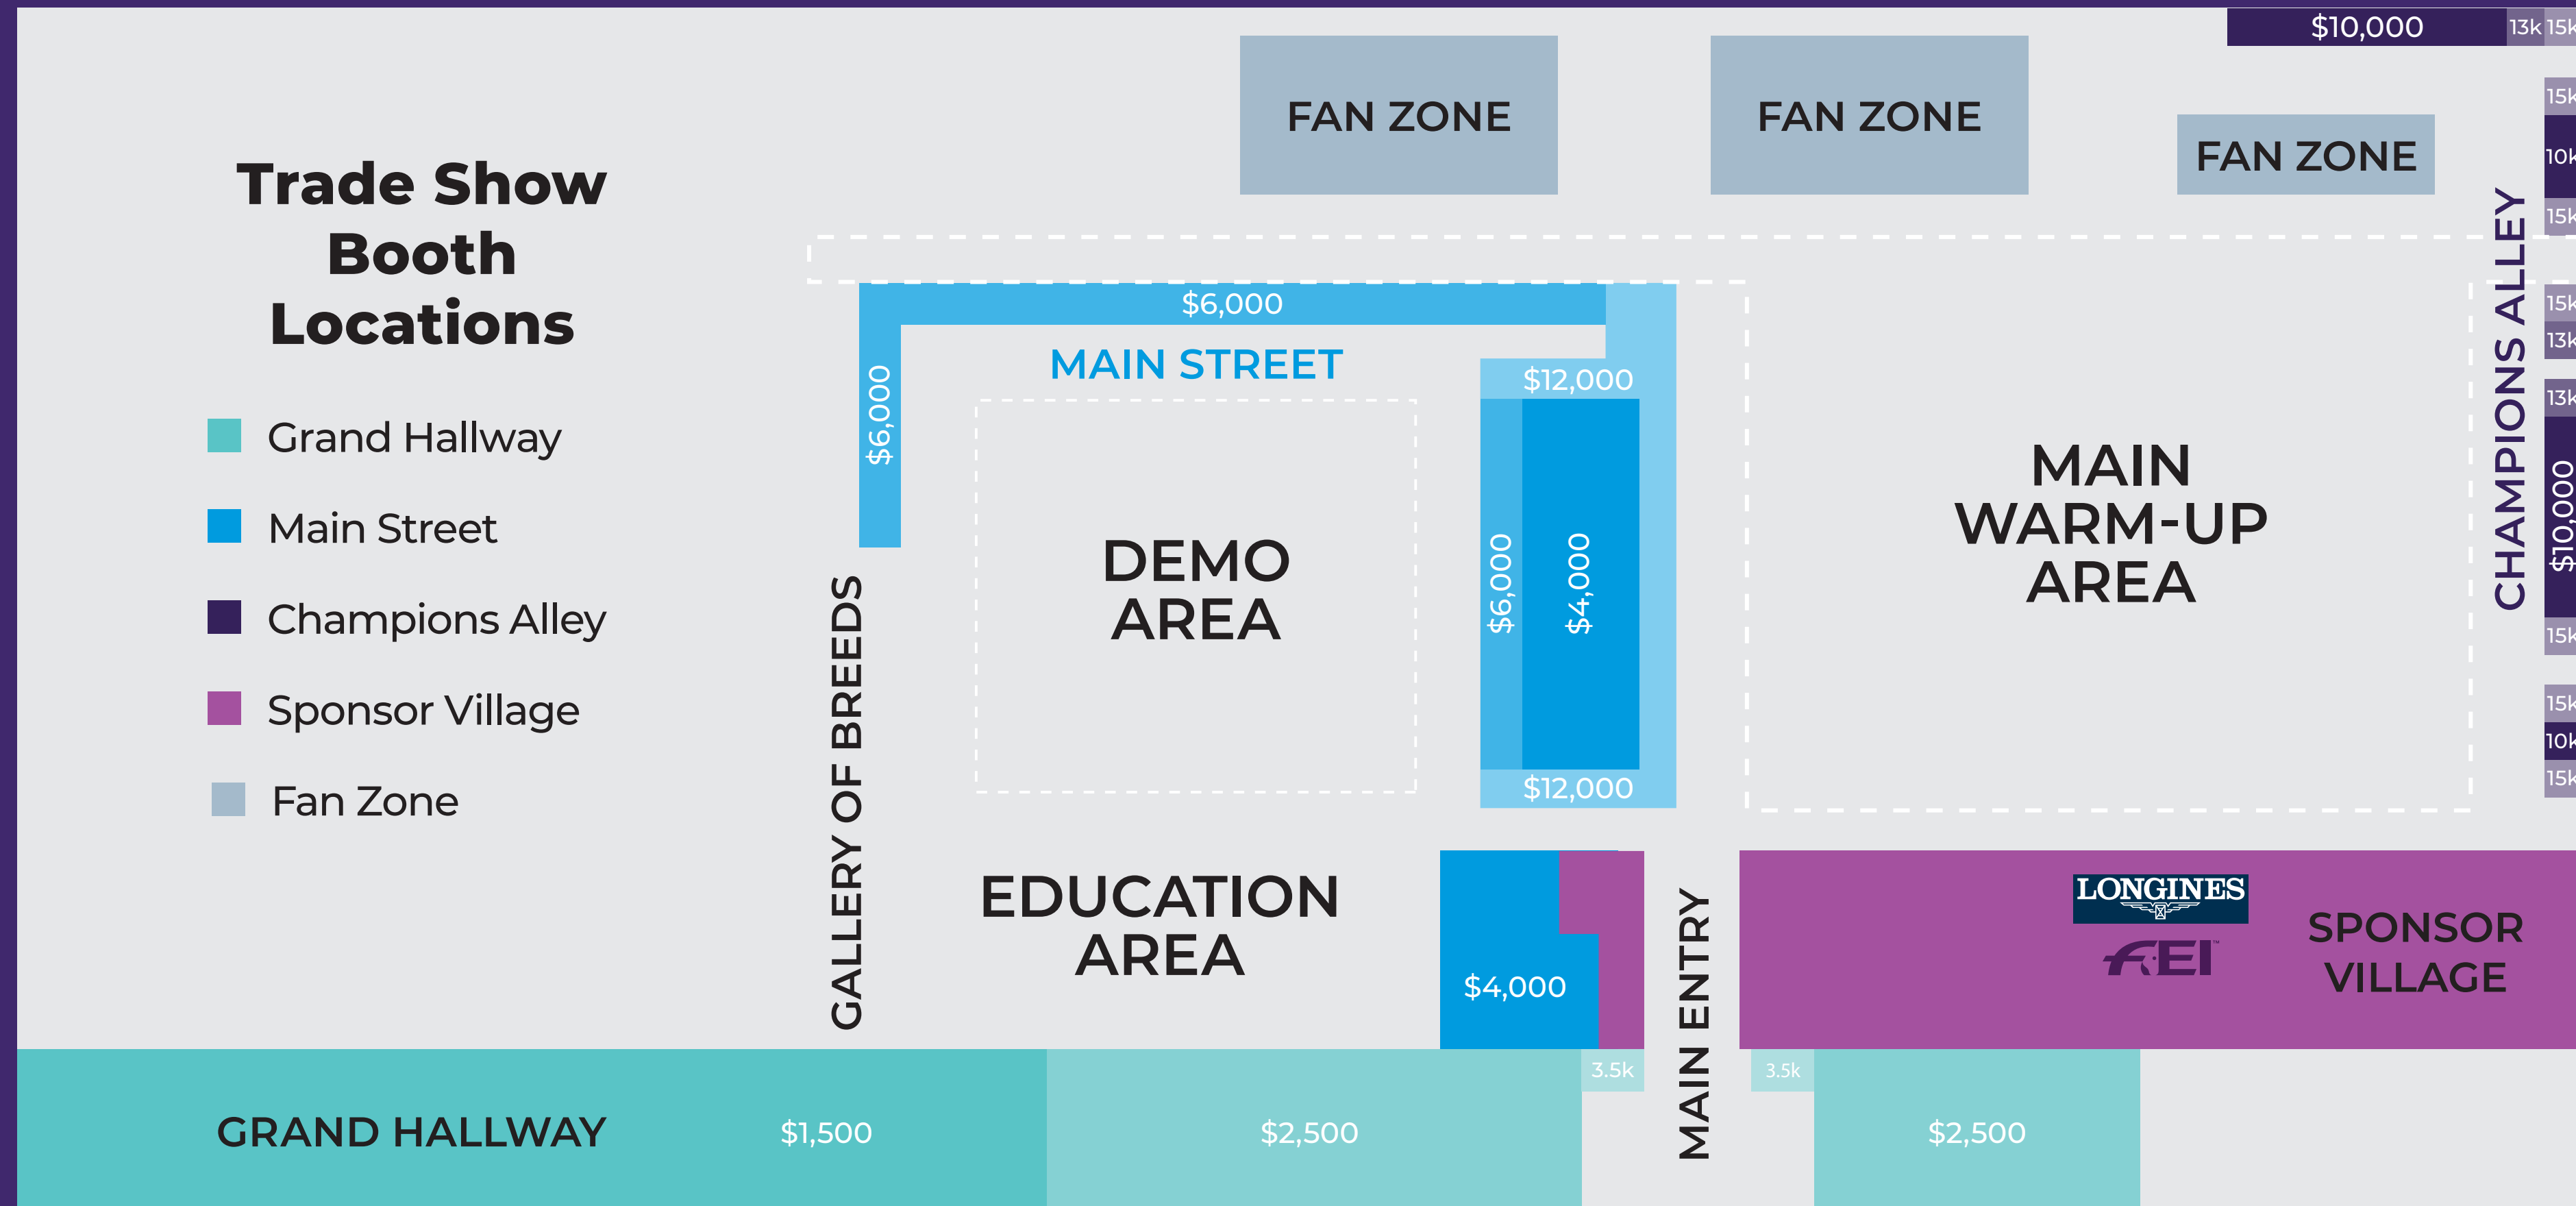

Vendor Map

All booths include: 8' Table | Two chairs | Pipe & Drape | Business Sign | One Parking Pass.
 *Other items available for purchase.